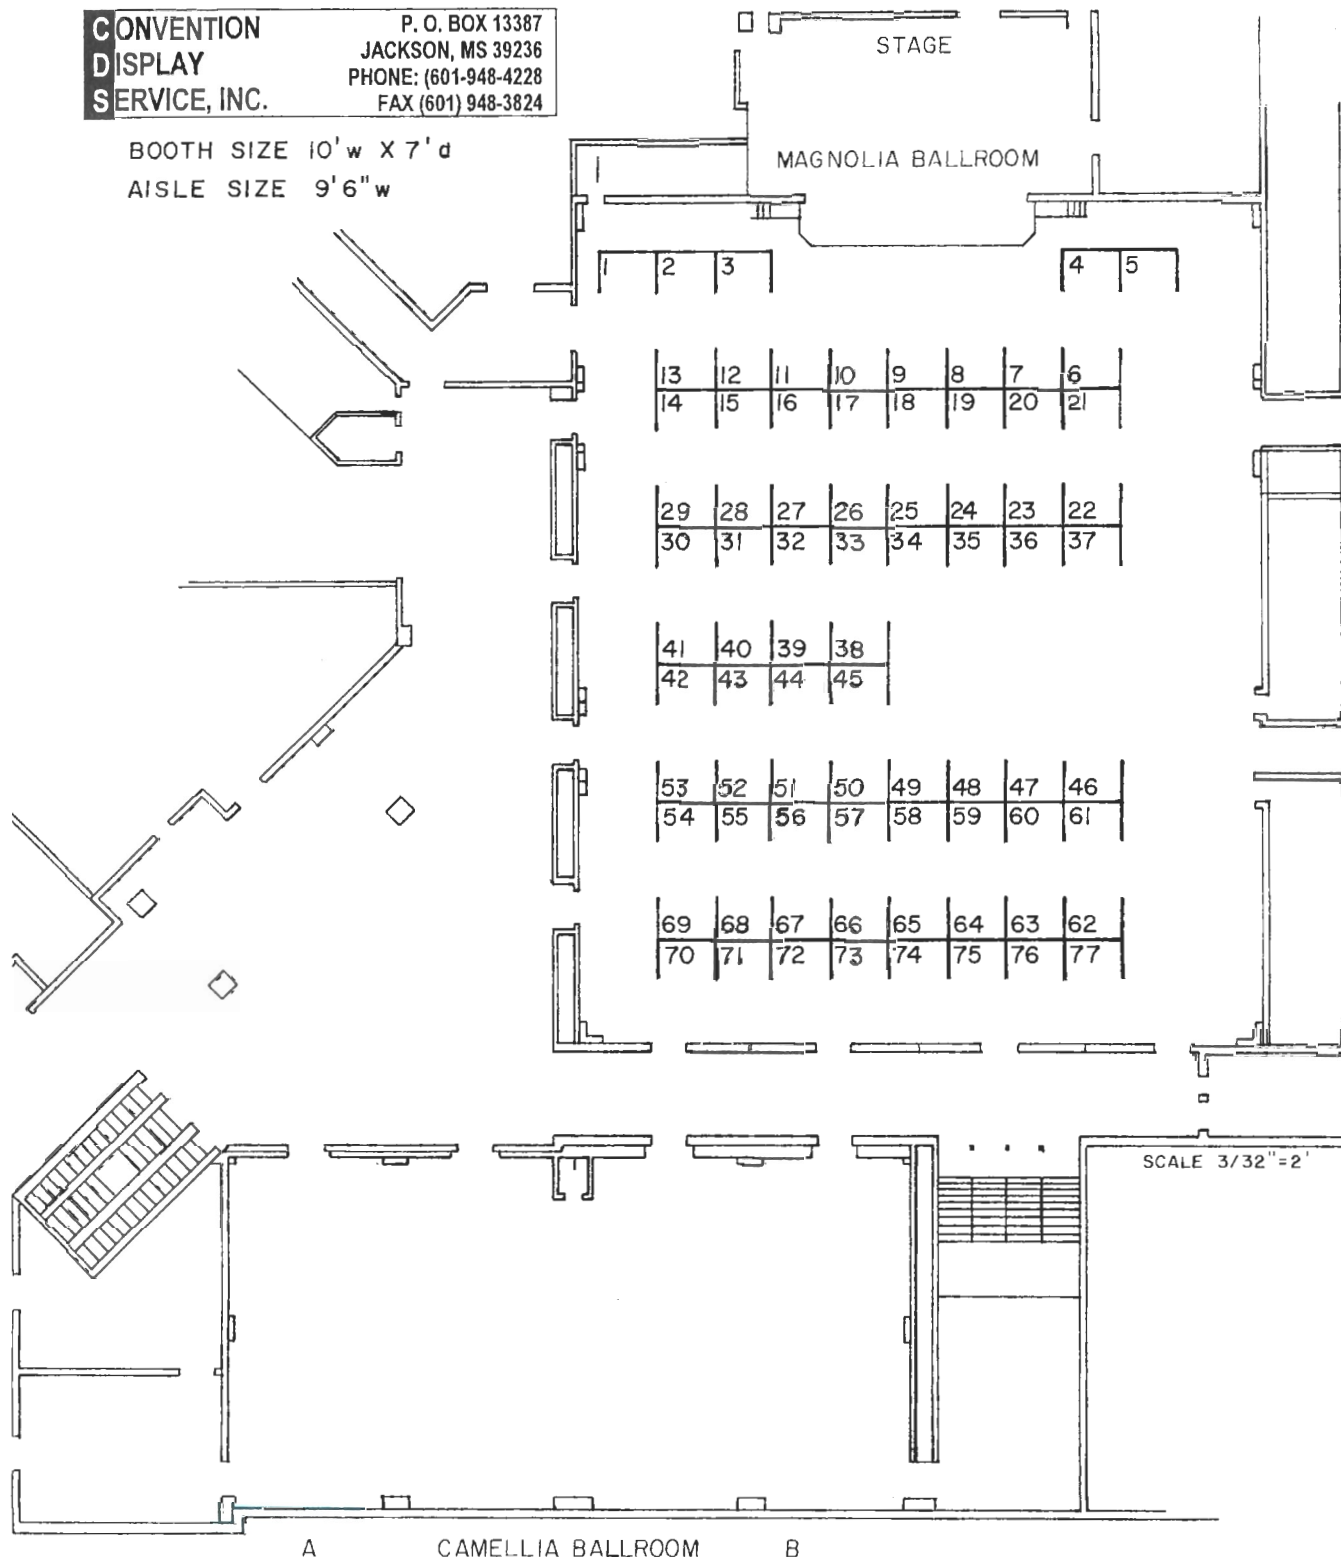

# BEAU RIVAGE RESORT BILOXI, MISSISSIPPI

<b>C</b> ONVENTION	P. O. BOX 13387
<b>D</b> ISPLAY	JACKSON, MS 39236
<b>S</b> ERVICE, INC.	PHONE: (601-948-4228)
	FAX (601) 948-3824

BOOTH SIZE 10' w X 7' d  
AISLE SIZE 9'6" w

SCALE 3/32" = 2'

A

CAMELLIA BALLROOM

B