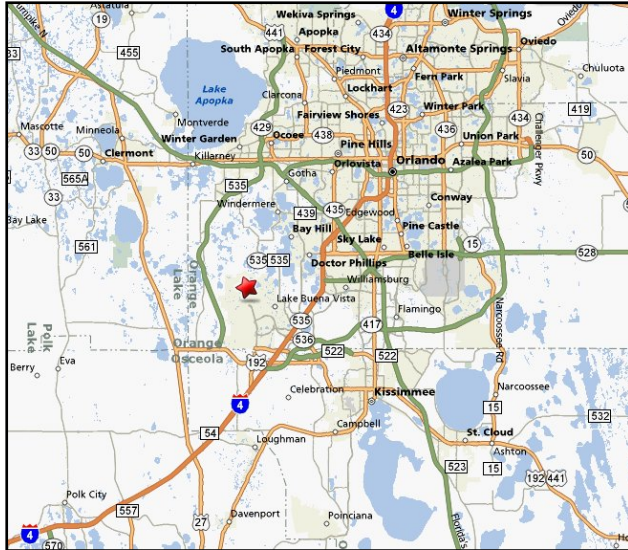

MAPS/GUIDES

For a free map of Florida – email:
co-mapsandpubs@dot.state.fl.us

For a free Disney Vacation Planning DVD, go to:
disneyworld.com

For a free Vacation Guide, go to:
www.visitflorida.com/planning/guide/

For Orlando information, go to:
www.orlandoinfo.com/

Your SASHTO 2008 destination is Disney's Contemporary Resort at 4600 N. World Drive, Lake Buena Vista, Florida, 32830-1000

Need maps? Go to www.sashto.org starting in October 2007 to get a Florida map, an Orlando map or even a hotel map.

Need real travel times for your trip to Orlando as well as airport, public transportation and seaport information? Go to www.FL511.com, a free service of the Florida Department of Transportation

Look for updates to this information at www.sashto.org (in Oct. '07).

sashto
MOVING US FORWARD
ORLANDO, FL 2008